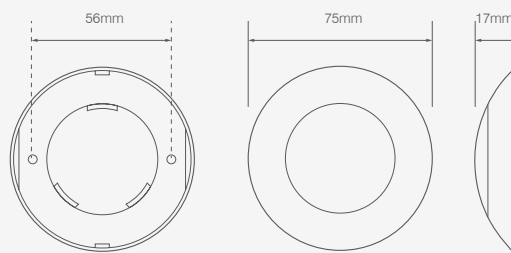

7524 & 7530 SERIES**75MM ROUND INTERIOR LAMPS****Voltage Range:** 12V or 24V**Warranty:** 3 years

- Cool white light output
- Available in a choice of bezel colours
- Attractive domed design
- Opaque lens version available
- **7524** Lumens: 96lm raw, 75lm effective
- **7530** Lumens: 120lm raw, 90lm effective

Overall Size: Ø75 x 17mm Cable Length: 400mm
 Current Draw (13.8V / 28V): 0.24A / 0.13A

**CLEAR LENS WHITE BEZEL****7524W** 12V LED Qty: 24**7530W** 24V LED Qty: 30**CLEAR LENS CHROME BEZEL****7524C** 12V LED Qty: 24**7530C** 24V LED Qty: 30**CLEAR LENS GOLD BEZEL****7524G** 12V LED Qty: 24**7530G** 24V LED Qty: 30**OPAQUE LENS CHROME BEZEL****7524 OPAQUE** 12V LED Qty: 24**7530 OPAQUE** 24V LED Qty: 30**High brightness**

cool white light output
 with 70° light spread